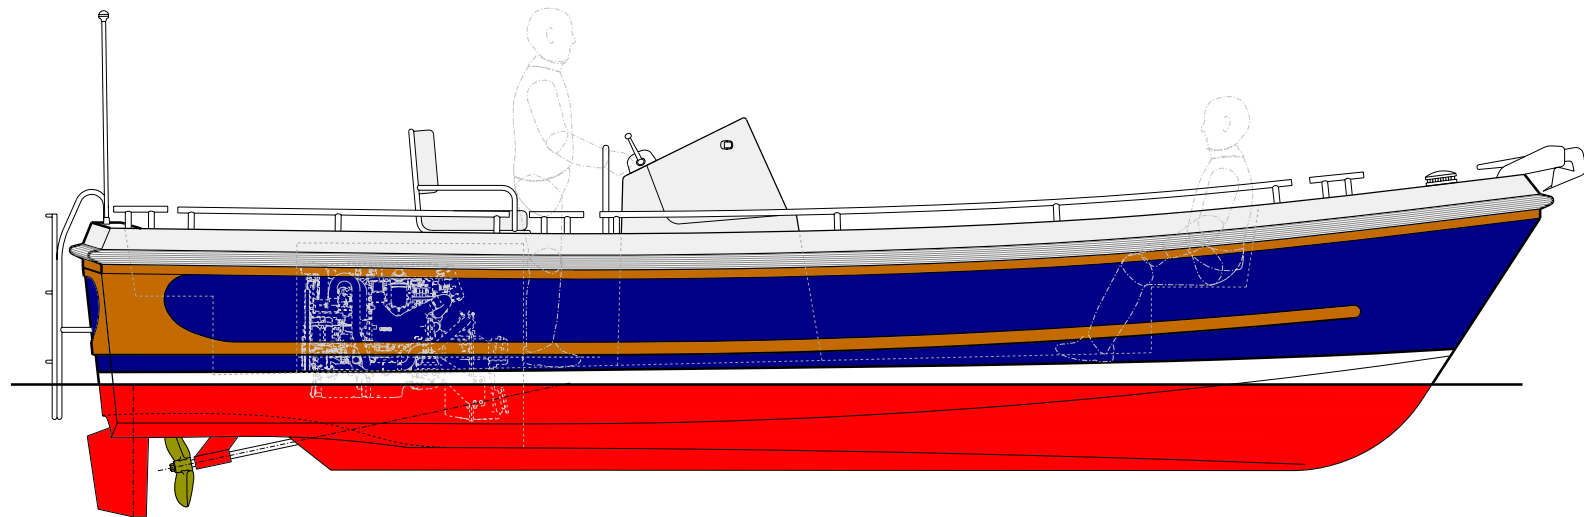

1 2 3 4 5 6 7 8 9 10 13 14

4141S
DRAWING NUMBER

A

B

C

D

E

F

G

ISSUE	DATE	MODIFICATIONS
1	21.8.08	

TT BOAT DESIGNS LTD
BEAVIEW - ISLE OF WIGHT - ENGLAND
PHONE/FAX + 44 1803 819227 Email: design@ttboatdesigns.co.uk

JACHTBOUW ZEVENHUIZEN

DRAWN BY
ARMU
DIMENSIONS IN
MM

TITLE
NORTHLINE 800

SCALE
1:20
DRAWING NUMBER
4141S

A2