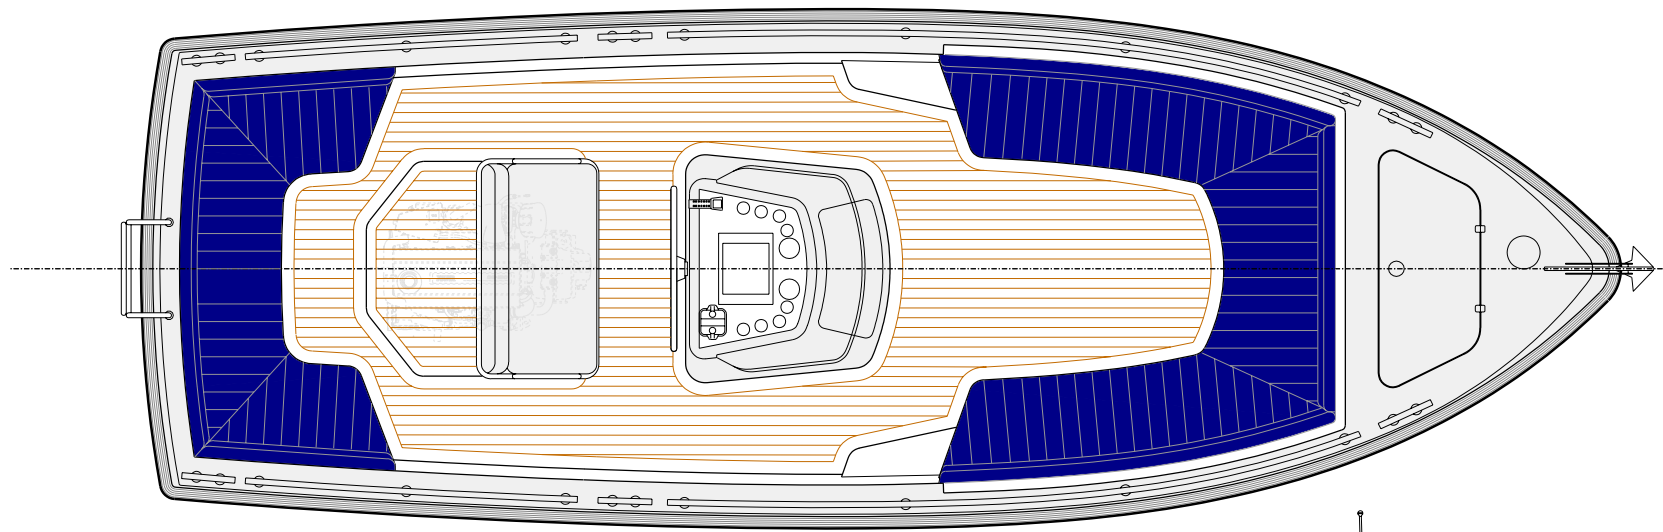

1 2 3 4 5 6 7 8 9 10 13 14

4141S
DRAWING NUMBER

A

B

C

D

E

F

G

ISSUE	DATE	MODIFICATIONS
1	21.8.08	

TT BOAT DESIGNS LTD
BEAVIEW - ISLE OF WIGHT - ENGLAND
PHONE/FAX + 44 1803 819227 Email: design@ttboatdesigns.co.uk

JACHTBOUW ZEVENHUIZEN

DRAWN BY
ARMU
DIMENSIONS IN
MM

TITLE
NORTHLINE 800

SCALE
1:20
DRAWING NUMBER
4141S

A2