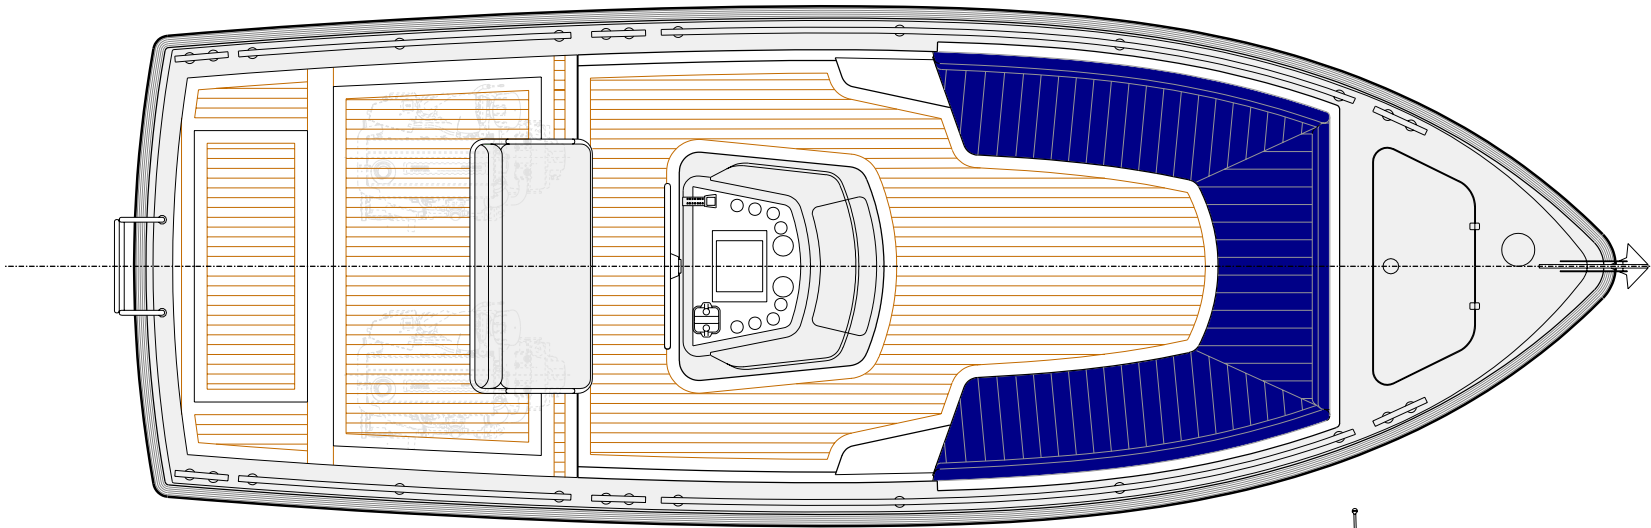

1 2 3 4 5 6 7 8 9 10 13 14

4141T
DRAWING NUMBER

A

B

C

D

E

F

G

ISSUE	DATE	MODIFICATIONS
3	21.8.08	SEAT LENGTH
2	15.8.08	RE DRAWN
1	5.11.07	

TT BOAT DESIGNS LTD
BEAVIEW - ISLE OF WIGHT - ENGLAND
PHONE/FAX + 44 1803 819287 Email: design@ttboatdesigns.co.uk

JACHTBOUW ZEVENHUIZEN

DRAWN BY
ARMU
DIMENSIONS IN
MM

TITLE
NORTHLINE 800

SCALE
1:20
DRAWING NUMBER
4141T

A2