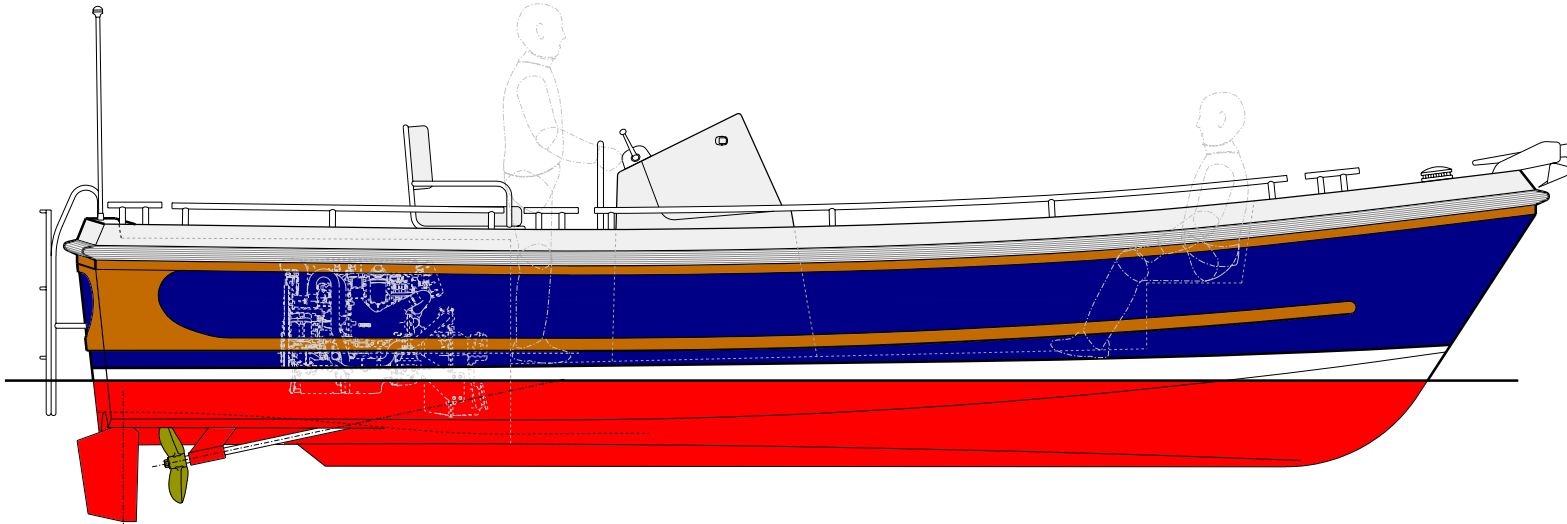

1 2 3 4 5 6 7 8 9 10 13 14

4141T
DRAWING NUMBER

A

B

C

D

E

F

G

ISSUE	DATE	MODIFICATIONS
3	21.8.08	SEAT LENGTH
2	15.8.08	RE DRAWN
1	5.11.07	

TT BOAT DESIGNS LTD
BEAVIEW - ISLE OF WIGHT - ENGLAND
PHONE/FAX + 44 1803 819287 Email: design@ttboatdesigns.co.uk

JACHTBOUW ZEVENHUIZEN

DRAWN BY
ARMU
DIMENSIONS IN
MM

TITLE
NORTHLINE 800

SCALE
1:20
DRAWING NUMBER
4141T

A2