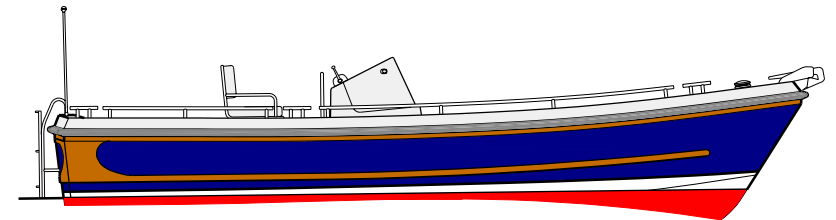

1 2 3 4 5 6 7 8 9 10 13 14

4141T
DRAWING NUMBER

A

B

C

D

E

F

G

ISSUE	DATE	MODIFICATIONS
3	21.8.08	SEAT LENGTH
2	15.8.08	RE DRAWN
1	5.11.07	

TT BOAT DESIGNS LTD
BEAVIEW - ISLE OF WIGHT - ENGLAND
PHONE/FAX + 44 1803 819287 Email: design@ttboatdesigns.co.uk

JACHTBOUW ZEVENHUIZEN

DRAWN BY
ARMU
DIMENSIONS IN
MM

TITLE
NORTHLINE 800

SCALE
1:20
DRAWING NUMBER
4141T

A2